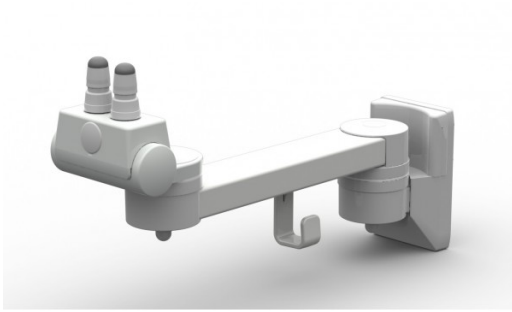

## Double Joint Philips Monitor Holder (AIRport)

TS.6251.991

Double Joint Philips Monitor Holder for AIRport

- Old reference: MON3144
- Pivot arm double articulation for Philips MP5-70/MX400-800
- Philips pegs not provided
- Arm length: 348 mm
- Load capacity: 14 Kg

### COMPATIBLE WITH

CLASSICAL ARM - MOTORIZED ARM - MOTORIZED COLUMN - ICU

---