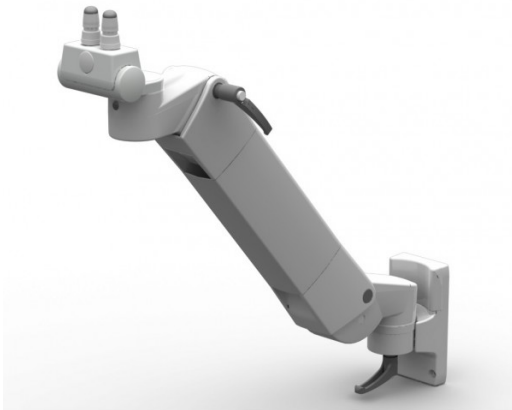

Double Joint Philips Monitor Holder with Height Adjustment (AIRport)

HA.2043.903

Double Joint Philips Monitor Holder with Height Adjustment for AIRport

- Old reference: MON3344
- For Philips MP5-70
- Philips pegs not provided
- Arm length: 400 mm
- Philips quick assembly adapter
- Load capacity: 14Kg

COMPATIBLE WITH

CLASSICAL ARM - MOTORIZED ARM - MOTORIZED COLUMN - ICU