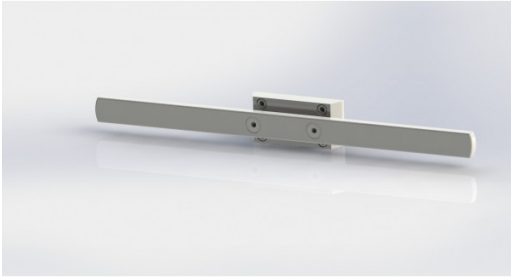

EU Spec Rail (AIRport)

RAIL104

EU Spec Rail for AIRport

- Length 400mm
- Single unit
- Mounted on column or shelf

COMPATIBLE WITH

CLASSICAL ARM - MOTORIZED ARM - ICU