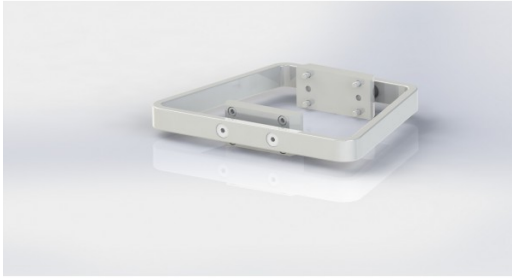

## 3 Side EU Spec Rail (AIRport)

RAIL302

3 Side EU Spec Rail for AIRport

- Each side length 175mm
- Mounted on column

---

### COMPATIBLE WITH

CLASSICAL ARM - MOTORIZED ARM - ICU

---