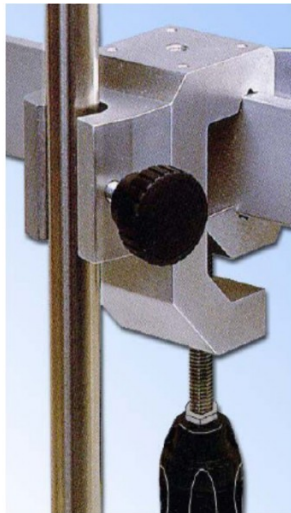

Infusion Rack Clamp Ø16mm (AIRport)

7006

Infusion Rack Clamp Ø16mm for AIRport

- Old reference: CLAMP02
- Tube or rail mounted

COMPATIBLE WITH
CLASSICAL ARM - MOTORIZED ARM - ICU