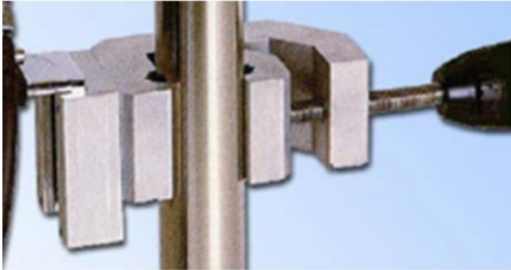

## Sliding Clamp 25 x 5 for Medical Devices (Airport)

7007

Sliding Clamp 25 x 5 for Medical Devices for Airport

- Old reference: CLAMP04
- Rail mounted

---

### COMPATIBLE WITH

CLASSICAL ARM - MOTORIZED ARM - ICU

---