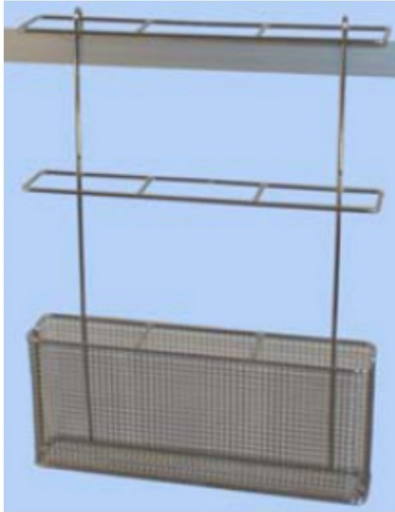

Triple Compartment Probe Holder (AIRport)

507T

Triple Compartment Probe Holder for AIRport

- Old reference: ACC03
- Mounted on RAIL104 or RAIL302

COMPATIBLE WITH

CLASSICAL ARM - MOTORIZED ARM - ICU