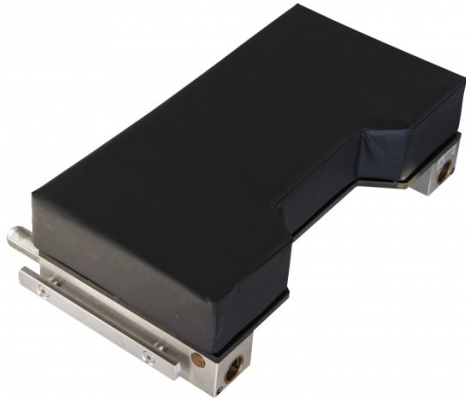

## Simple Back/Seat extension with Uro Cut-out

BACK02B

Simple Back/Seat extension with Uro Cut-out

- Dimensions : 520mm (without rails) and 560mm (with rails) x 265mm
- Weight : 9.4 kg
- Mattress not included

Replacement Mattress

- B002W: 50mm mattress for BACK02B, welded seam
- B02BV3: 80mm cushion for BACK02B multi-density foam technology, welded seam

---