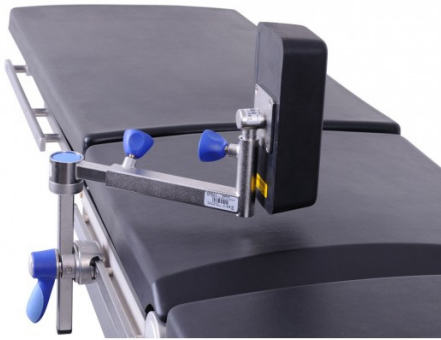

Rectangular Lateral Support

TAB765

Rectangular Lateral Support

- For TAB751, TAB752 & TAB753
- 215 x 100mm

COMPATIBLE WITH

SURGINOX - EASYMAX - HIMAX - CMAXT - CMAXS - GMAX - 5085 HARMONY - CMAX3 - CMAX3-DRIVE - KERNA