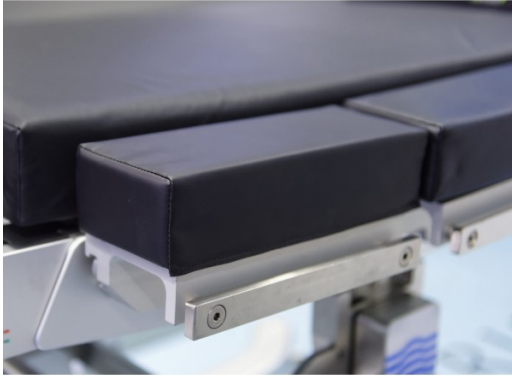

## Pair of short width extenders

10-421

### Pair of Short Width Extenders

- Old reference: TAB737
- 240 x 100 mm
- Including 50mm pads
- Integrated clamp for EU rails

### Replacement Pads

- V542608004: 50mm cushion for 10-421-STERIS double foam technology, welded seam
- 10-714: 80mm cushion for 10-421-STERIS multi-density foam technology, welded seam

---