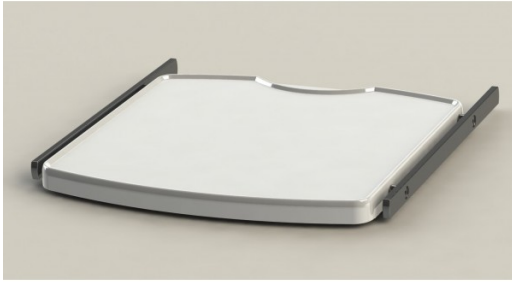

Small Shelf (AIRport)

SHES12

Small shelf with 2 rails

- Overall dimensions: 450 mm x 430 mm
- Platform area: 400 mm x 350 mm
- Load capacity: 20 Kg

COMPATIBLE WITH

CLASSICAL ARM - MOTORIZED ARM - ICU