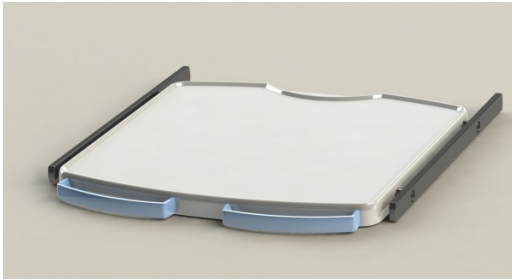

Small Shelf with 2 EU Rails & 2 Handles (AIRport)

SHES15

Small Shelf with 2 EU Rails & 2 Handles for AIRport

- Overall dimensions: 450mm x 430mm
- Platform area: 400mm x 350mm
- Load capacity: 20 Kg

COMPATIBLE WITH

CLASSICAL ARM - MOTORIZED ARM - ICU