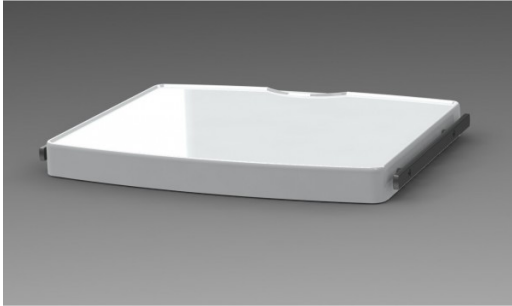

Large Shelf with 2 EU Rails (AIRport)

SHEL12

Large Shelf with 2 EU Rails for AIRport

- Overall dimensions: 650mm x 530mm
- Platform area: 600mm x 450mm
- Load capacity: 50Kg

COMPATIBLE WITH

CLASSICAL ARM - MOTORIZED ARM - ICU