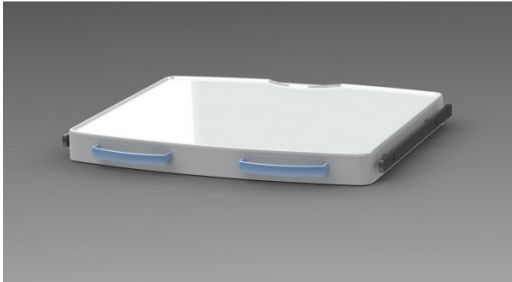

Large Shelf with 2 EU Rails & 2 Handles (AIRport)

SHEL15

Large Shelf with 2 EU Rails & 2 Handles for AIRport

- Overall dimensions: 650mm x 530mm
- Platform area: 600mm x 450mm
- Load capacity: 50Kg

COMPATIBLE WITH

CLASSICAL ARM - MOTORIZED ARM - ICU