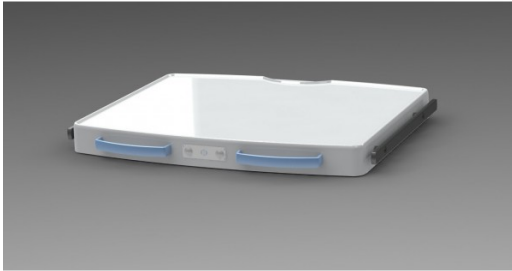

Large Shelf with 2 EU Rails, 2 Handles & Pneumatic Brake Control (AIRport)

SHEL16

Large Shelf with 2 EU Rails, 2 Handles & Pneumatic Brake Control for AIRport

- Overall dimensions: 650mm x 530mm
- Platform area: 600mm x 450mm
- Load capacity: 50Kg

COMPATIBLE WITH

CLASSICAL ARM - MOTORIZED ARM - ICU