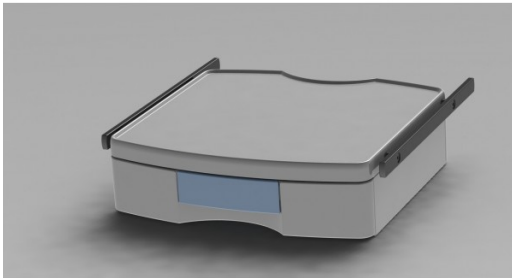

## Small Shelf with 1 Drawer & 2 EU Rails (AIRport)

SHES32

Small Shelf with 1 Drawer & 2 EU Rails for AIRport

- Overall dimensions: 450mm x 430mm
- Platform area: 400mm x 350mm
- Load capacity: 15Kg (shelf) 3Kg (drawer)