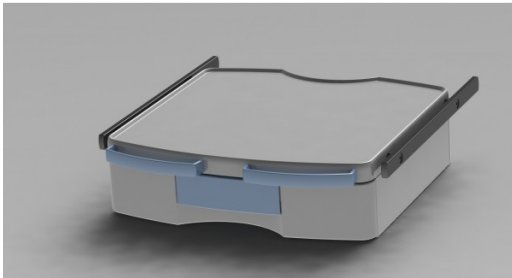

Small Shelf with 1 Drawer, 2 EU Rails & 2 Handles (AIRport)

SHES35

Small Shelf with 1 Drawer, 2 EU Rails & 2 Handles for AIRport

- Overall dimensions: 450mm x 430mm
- Platform area: 400mm x350 mm
- Load capacity: 15Kg (shelf) 3 Kg (drawer)

COMPATIBLE WITH

CLASSICAL ARM - MOTORIZED ARM - ICU