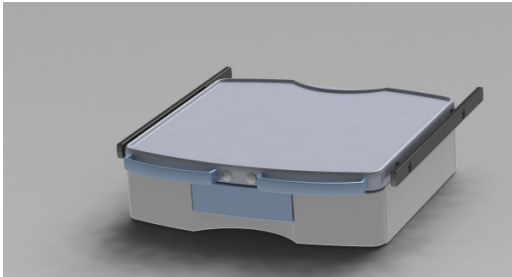

Small Shelf with 1 Drawer, 2 Rails, 2 Handles & Pneumatic Brake Control (AIRport)

SHES36

Small Shelf with 1 Drawer, 2 Rails, 2 Handles & Pneumatic Brake Control for AIRport

- Overall dimensions: 450mm x 430mm
- Platform area: 400mm x 350mm
- Load capacity: 15Kg (shelf) 3Kg (drawer)

COMPATIBLE WITH

CLASSICAL ARM - MOTORIZED ARM - ICU