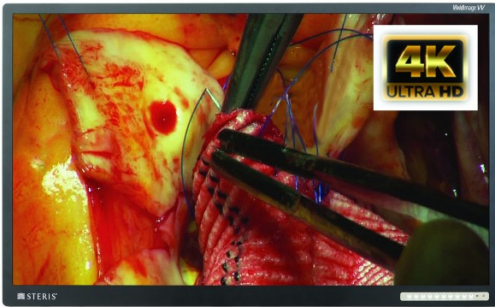

Vividimage® W 65" 4K Wall Display

RLM65MG4K

Vividimage® W 65" 4K Wall Display

- Offers deeper color for greater depth perception
- True 4K visualization meeting industry-best standards
- Proven compatible with today's HD and 4K devices
- Durable impact shield protects your technology investment
- Direct fiber connection
- Device (on/off) control streamlines operation