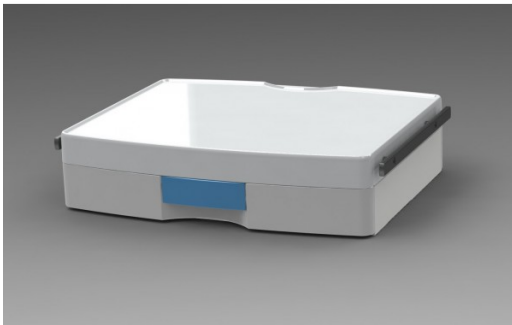

Large Shelf with 1 Drawer & 2 EU Rails (AIRport)

SHEL32

Large Shelf with 1 Drawer & 2 EU Rails for AIRport

- Overall dimensions: 650mm x 530mm
- Platform area: 600mm x 450mm
- Load capacity: 45Kg (shelf) 3Kg (drawer)

COMPATIBLE WITH

CLASSICAL ARM - MOTORIZED ARM - ICU