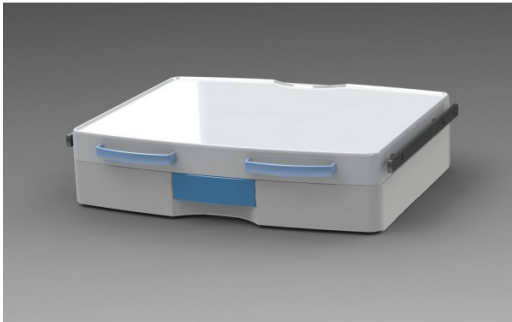

Large Shelf with 1 Drawer, 2 EU Rails & 2 Handles (AIRport)

SHEL35

Large Shelf with 1 Drawer, 2 EU Rails & 2 Handles for AIRport

- Overall dimensions: 650mm x 530mm
- Platform area: 600 mm x 450 mm
- Load capacity: 45Kg (shelf) 3Kg (drawer)

COMPATIBLE WITH

CLASSICAL ARM - MOTORIZED ARM - ICU