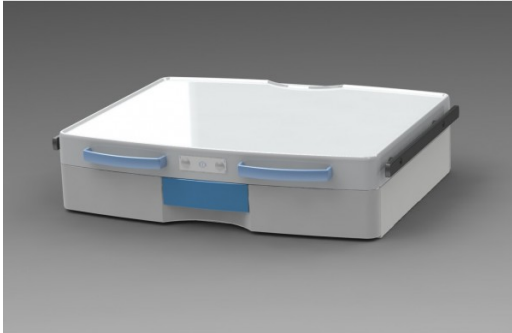

Large Shelf with 1 Drawer, 2 EU Rails, 2 Handles & Pneumatic Brake Control (AIRport)

SHEL36

Large Shelf with 1 Drawer, 2 EU Rails, 2 Handles & Pneumatic Brake Control for AIRport

- Overall dimensions: 650mm x 530mm
- Platform area: 600mm x 450mm
- Load capacity: 45Kg (shelf) 3Kg (drawer)

COMPATIBLE WITH

CLASSICAL ARM - MOTORIZED ARM - ICU