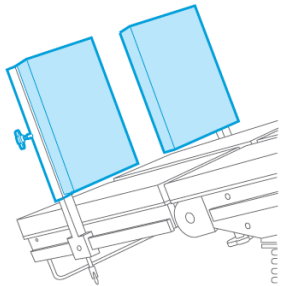

## Pair of Foot Support Plates

TAB242

Pair of Foot Support Plates for TAB240

- Max patient weight 135kg

---