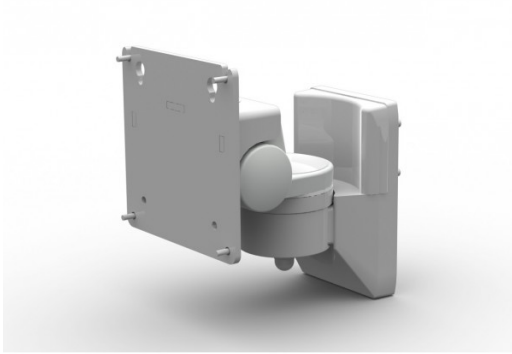

## Single Joint Flat Panel Monitor Holder (AIRport)

TS.6296.991

Single Joint Flat Panel Monitor Holder for AIRport

- Old reference: MON1111
- VESA 75/100
- Load capacity: 14Kg

---

### COMPATIBLE WITH

CLASSICAL ARM - MOTORIZED ARM - MOTORIZED COLUMN - ICU

---