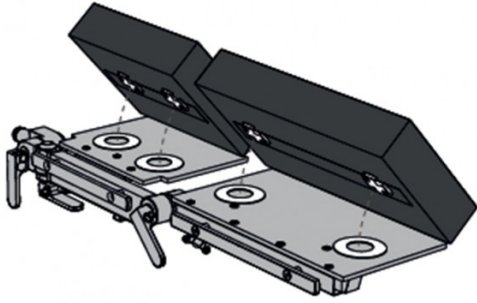

## 80mm Mattress Set for LEG30CE and LEG20CE, Snaplinx Version

L30CX3

Multi-density foam, welded seam.

---