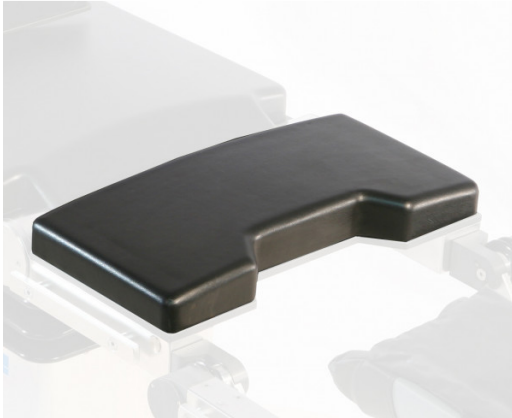

## Backrest cushion with uro cut

V542500034

Memoline pad 520x265 mm for backrest section with uro cut out

---