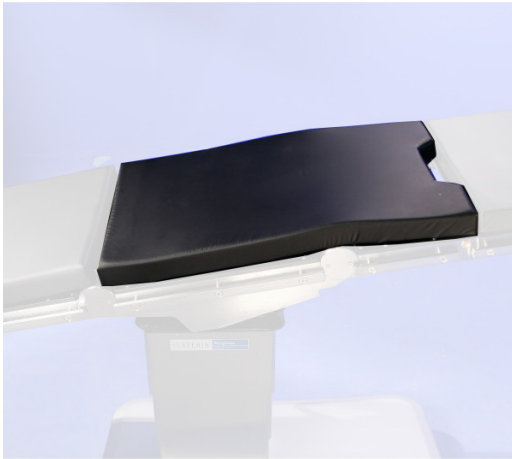

Cushion 50 mm with uro cutout

V542500036

Dimensions : 520 mm x 840 mm. Height: 50 mm

Welded seam pad 50mm with uro cut out

COMPATIBLE WITH

HIMAX - CMAXT - CMAXS - SURGIMAX