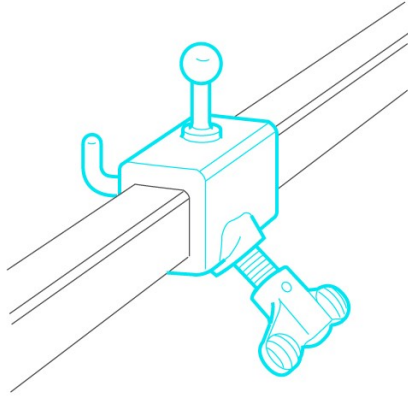

Clamping slide for traction hoop TAB238B

TAB238C

Dimensions : 160mm x 80mm x 80mm

COMPATIBLE WITH

SURGINOX - EASYMAX - HIMAX - CMAXT - CMAXS - CMAX XRAY - GMAX - CMAX3 - CMAX3-DRIVE - KERNA