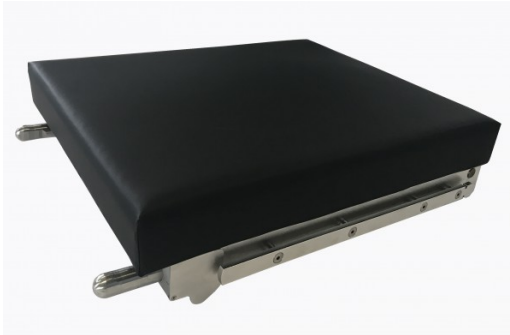

Long Backrest Extension-Articulated Leg Plate, SnapLINX cushion

EXT06CE

Long Backrest Extension - Articulated Leg Plate

- Dimensions: 595mmx520mm (without rails) x 560mm (with rails)
- 40°/ -90° (up and down movements)
- Weight : 13,5 kg
- Cushion not included
- E06CX3: 80mm SnapLINX cushion for EXT06CE multi-density foam technology, welded seam