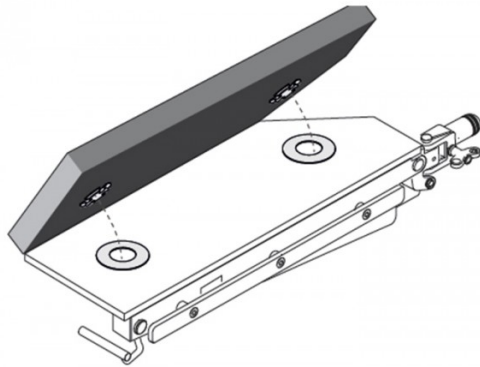

80mm Mattresses (pad for left leg) for LEG10CE or LEG10ME, SnapLINX version

L10CX3L

Multi-density foam, welded seam.

Compatible with LEG10ME

COMPATIBLE WITH

CMAX3 - CMAX3-DRIVE - KERNA