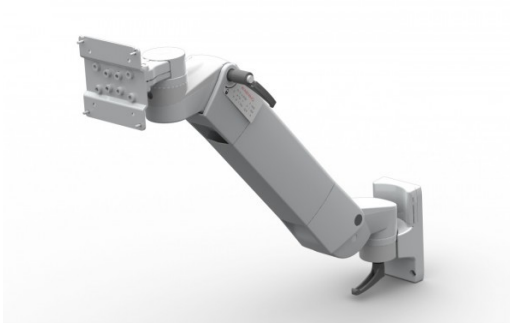

## Double Joint Flat Panel Monitor Holder with Height Adjustment (AIRport)

HA.2208.903

Double Joint Flat Panel Monitor Holder with Height Adjustment for AIRport

- Old reference: MON3313
- Spring loaded arm
- Arm length: 400mm
- VESA 75/100
- Load capacity: 14Kg

### COMPATIBLE WITH

CLASSICAL ARM - MOTORIZED ARM - MOTORIZED COLUMN - ICU

---