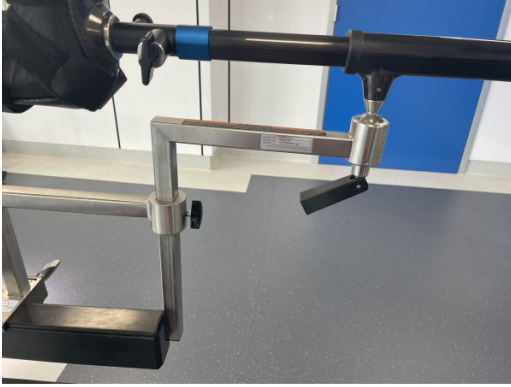

L-shaped traction extension

BF0003

To be used with ORT9000B system. To be attached with the clamp for traction assembly unit (supplied with ORT9000B)

COMPATIBLE WITH
HIMAX - CMAX3 - CMAX3-DRIVE