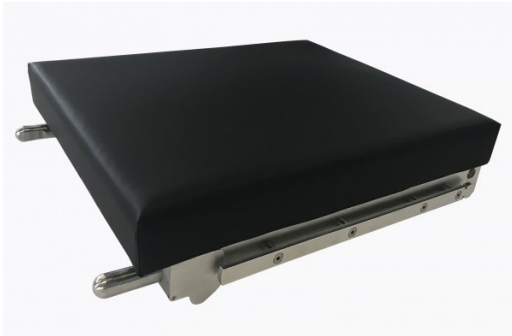

Long Backrest Extension - Articulated Leg Plate (US Side Rails)

EXT06C

Long Backrest Extension - Articulated Leg Plate

- Dimensions 595mmx520mm (without rails) x 560mm (with rails)
- Weight : 13,5 kg
- 40°/ -90° (up and down movements)
- Cushion not included

Replacement Mattress

- E006W: 50mm mattress for EXT06C, welded seam
- E06CV3: 80mm cushion for EXT06C multi-density foam technology, welded seam

COMPATIBLE WITH

KERNA