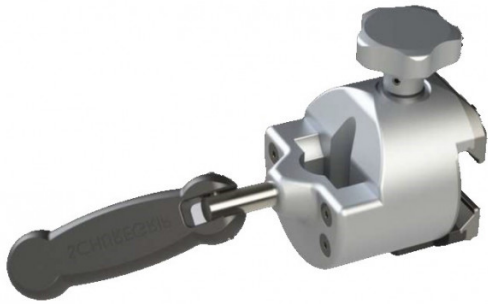

INFINITY Universal Clamp Fixed

800-0386-F

Fixed Infinity Clamp which accepts $\varnothing 18$ mm round post and blade accessories 6.35 x 25.4 mm and 9.52 x 25.4 mm.

Fit All Rail types.

COMPATIBLE WITH

EASYMAX - HIMAX - CMAX XRAY - 5085 SRT - CMAX3 - CMAX3-DRIVE - KERNA - 4095 - 5095